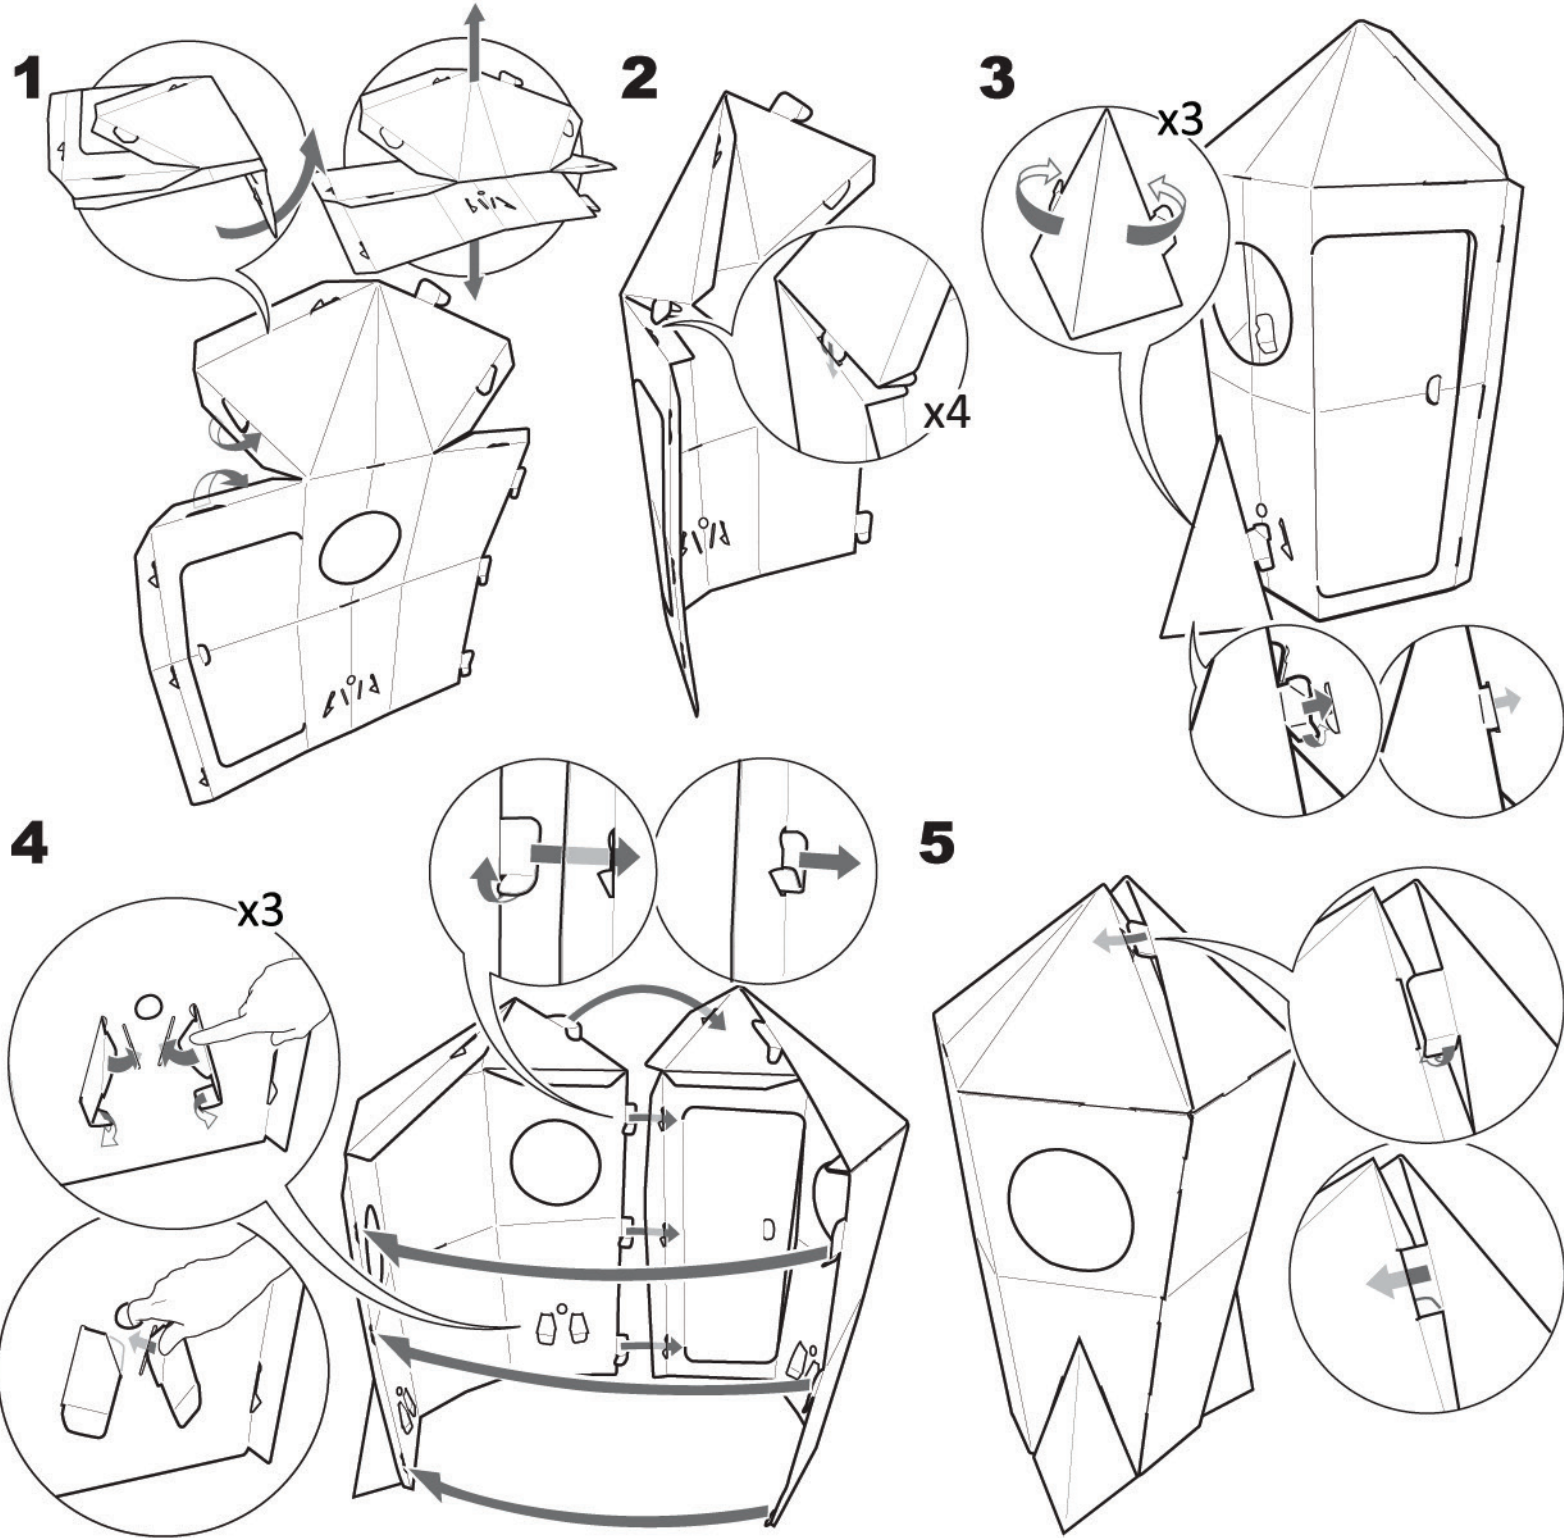

BUILD A ROCKET SHIP

Item No.174776
Retain this package
for future reference.
Colour and shape of
contents may vary.
Adult supervision
required.

Created by © Colorific
Colorific Australia: 1800 801 545
info@colorific.com.au
www.colorific.com.au
Designed in Australia MADE IN CHINA