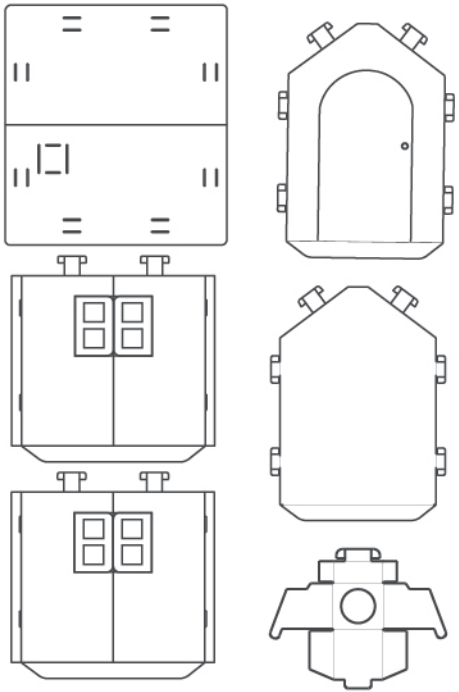

## BUILD A CUBBY HOUSE

Created by © Colorific  
 Colorific Australia: 1800 801 545  
 info@colorific.com.au  
 www.colorific.com.au  
 Designed in Australia MADE IN CHINA

Item No. 177890  
 177906

Retain this package for future reference. Colour and shape of contents may vary. Adult supervision required.