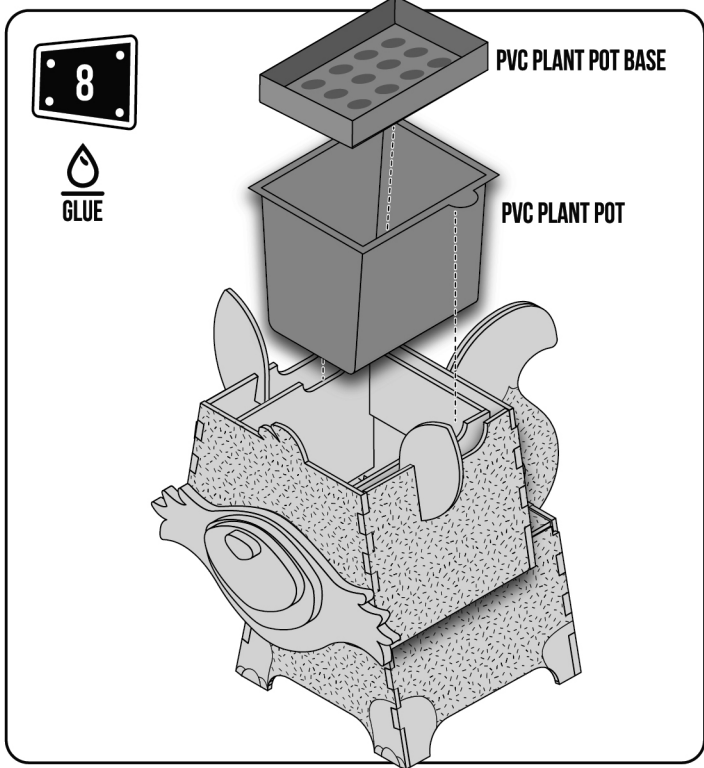

make MASTERS

MAKE YOUR OWN

PET PLANTER

CONTENTS LIST

TIPS:

Do not force any wooden shapes into their corresponding fittings if they do not appear to fit. Gently wiggle into place giving minimum force. Please note wood is a natural product and may expand in heat or extreme conditions.

25
24
23
22
21
20
19
18
17
16
15
14
13
12
11
10
9
8
7
6
5
4
3
2
1
0 CM

CAUTION! Adult supervision required. When using paints and glue ensure carpets, clothes and furniture are protected. Avoid contact with skin and eyes. In case of contact with eyes rinse immediately with plenty of water and seek medical advice. If swallowed seek medical advice immediately. Please remove all packaging attachments before giving to child.

WARNING:
CHOKING HAZARD - Small Parts.
Not suitable for children under 3 years.

CE 0-3

THINKING GREEN!
TIPS FOR SUSTAINABILITY

- Recycle: Sell or donate your toy rather than landfilling it if possible.
- Recycle: Dispose of packaging responsibly*
- Recycle: *Check with your local authority for further information on responsible recycling.