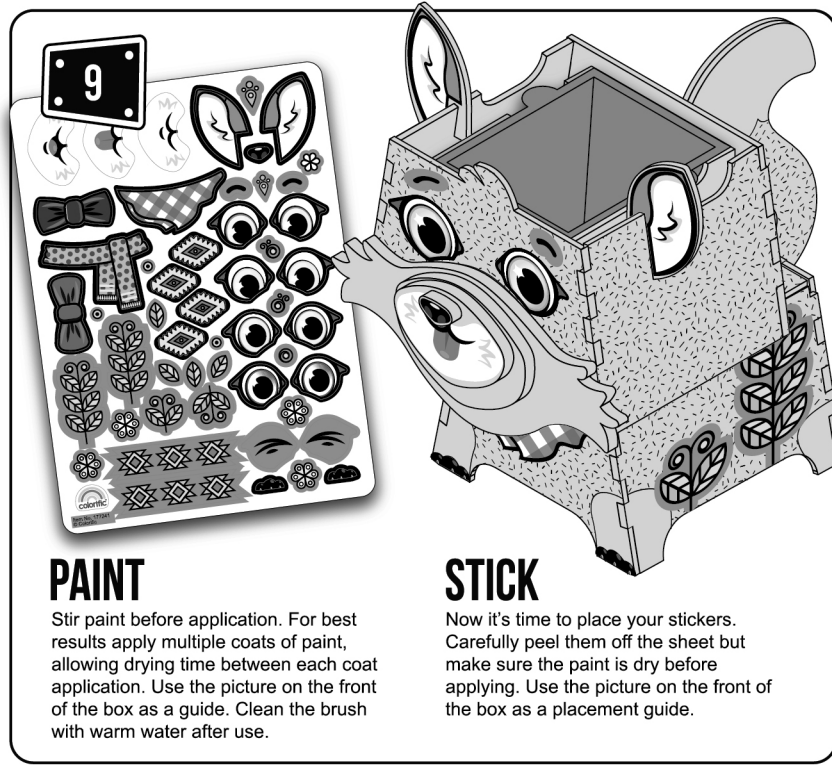

make MASTERS

MAKE YOUR OWN

PET PLANTER

CONTENTS LIST

TIPS:

Do not force any wooden shapes into their corresponding fittings if they do not appear to fit. Gently wiggle into place giving minimum force. Please note wood is a natural product and may expand in heat or extreme conditions.

25
24
23
22
21
20
19
18
17
16
15
14
13
12
11
10
9
8
7
6
5
4
3
2
1
0 CM

CAUTION! Adult supervision required. When using paints and glue ensure carpets, clothes and furniture are protected. Avoid contact with skin and eyes. In case of contact with eyes rinse immediately with plenty of water and seek medical advice. If swallowed seek medical advice immediately. Please remove all packaging attachments before giving to child.