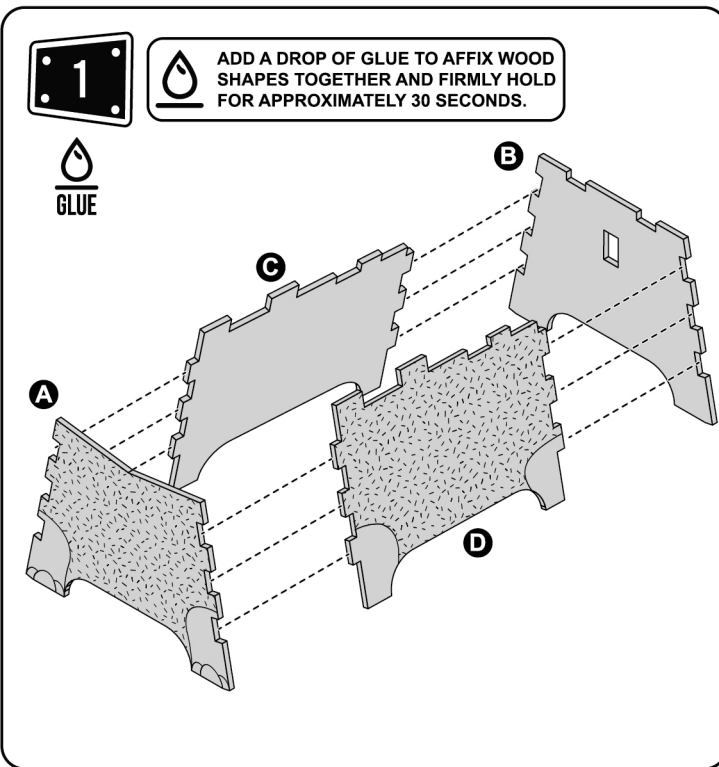

make MASTERS

MAKE YOUR OWN

PET PLANTER

CONTENTS LIST

TIPS:

Do not force any wooden shapes into their corresponding fittings if they do not appear to fit. Gently wiggle into place giving minimum force. Please note wood is a natural product and may expand in heat or extreme conditions.

25
24
23
22
21
20
19
18
17
16
15
14
13
12
11
10
9
8
7
6
5
4
3
2
1
0 CM

CAUTION! Adult supervision required. When using paints and glue ensure carpets, clothes and furniture are protected. Avoid contact with skin and eyes. In case of contact with eyes rinse immediately with plenty of water and seek medical advice. If swallowed seek medical advice immediately. Please remove all packaging attachments before giving to child.