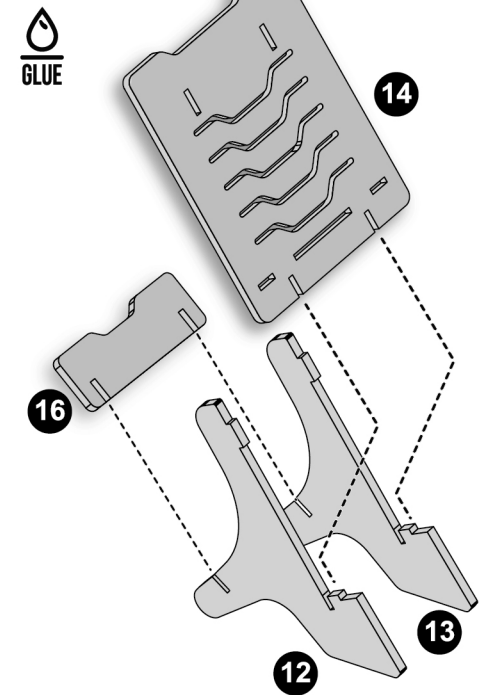

make

MASTERS

MAKE YOUR OWN DESK CADDY & PHONE HOLDER

ADD A DROP OF GLUE TO AFFIX WOOD SHAPES TOGETHER AND FIRMLY HOLD FOR APPROXIMATELY 30 SECONDS.

20
19
18
17
16
15
14
13
12
11
10
9
8
7
6
5
4
3
2
1
0 CM

E

GLUE

TIP:
INSERT THE SHELVES ON AN ANGLE TO HELP LOCATE INTO POSITION. GENTLY FLEX THE WOOD SHEETS OUTWARDS TO HELP YOU PLACE THE SHELVES.

F

GLUE

G

GLUE

PHONE HOLDER

H

GLUE

TIP:
PLEASE ENSURE THE PHONE HOLDER IS ASSEMBLED CORRECTLY AND FULLY DRY BEFORE USAGE. THE PHONE HOLDER IS ONLY SUITABLE TO HOLD MOBILE PHONES.

PHONE HOLDER

I

PAINT

Stir paint before application. For best results apply multiple coats of paint, allowing to dry between applications. Use the picture on the front of the box as a guide. Clean the brush with warm water after use.

STICK

Now it's time to place your stickers. Carefully peel them off the sheet. Use the picture on the front of the box as a placement guide or customise to your liking. Some stickers can be used as personal labels, write your name or a message.