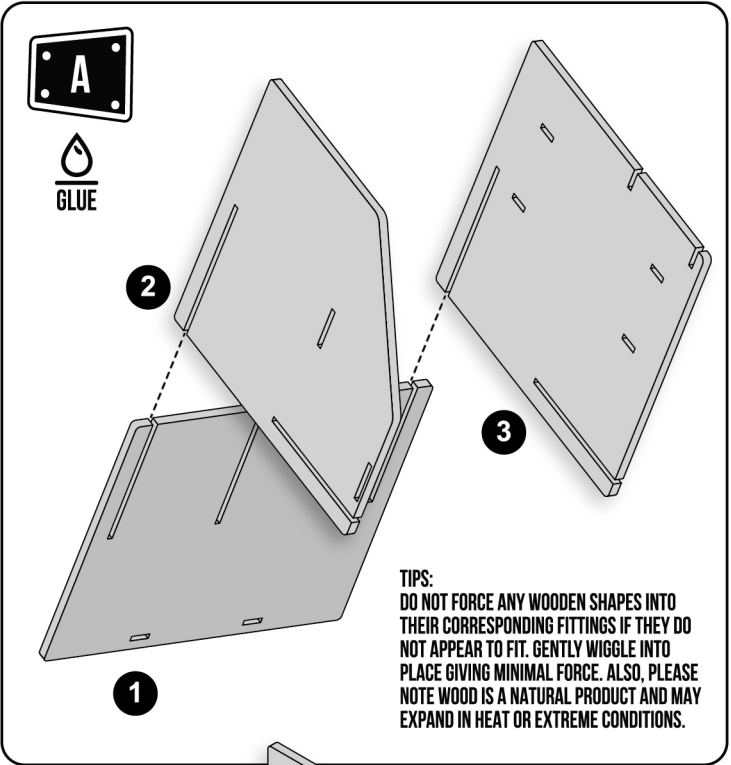

make

MASTERS

MAKE YOUR OWN DESK CADDY & PHONE HOLDER

ADD A DROP OF GLUE TO AFFIX WOOD SHAPES TOGETHER AND FIRMLY HOLD FOR APPROXIMATELY 30 SECONDS.

20
19
18
17
16
15
14
13
12
11
10
9
8
7
6
5
4
3
2
1
0 CM

E

GLUE

TIP:
INSERT THE SHELVES ON AN ANGLE TO HELP LOCATE INTO POSITION. GENTLY FLEX THE WOOD SHEETS OUTWARDS TO HELP YOU PLACE THE SHELVES.

F

GLUE

G

GLUE

PHONE HOLDER

H

STICK

Now it's time to place your stickers. Carefully peel them off the sheet. Use the picture on the front of the box as a placement guide or customise to your liking. Some stickers can be used as personal labels, write your name or a message.