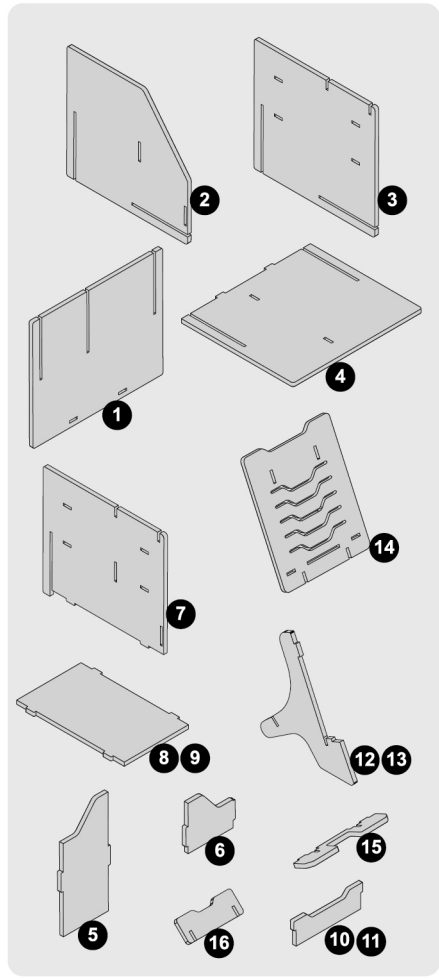

make

MASTERS

MAKE YOUR OWN DESK CADDY & PHONE HOLDER

ADD A DROP OF GLUE TO AFFIX WOOD SHAPES TOGETHER AND FIRMLY HOLD FOR APPROXIMATELY 30 SECONDS.

20
19
18
17
16
15
14
13
12
11
10
9
8
7
6
5
4
3
2
1
0 CM

E

GLUE

TIP:
INSERT THE SHELVES ON AN ANGLE TO HELP LOCATE INTO POSITION. GENTLY FLEX THE WOOD SHEETS OUTWARDS TO HELP YOU PLACE THE SHELVES.

F

GLUE

G

GLUE

PHONE HOLDER

H

STICK

Now it's time to place your stickers. Carefully peel them off the sheet. Use the picture on the front of the box as a placement guide or customise to your liking. Some stickers can be used as personal labels, write your name or a message.