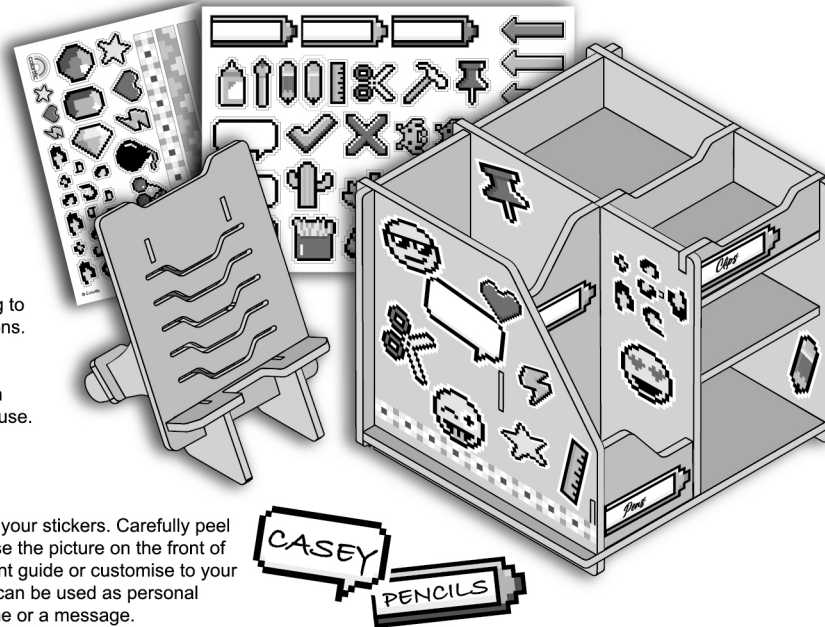

GLUE

TIP:
INSERT THE SHELVES ON AN ANGLE TO HELP LOCATE INTO POSITION. GENTLY FLEX THE WOOD SHEETS OUTWARDS TO HELP YOU PLACE THE SHELVES.

F

GLUE

G

GLUE

PHONE HOLDER

H

GLUE

TIP:
PLEASE ENSURE THE PHONE HOLDER IS ASSEMBLED CORRECTLY AND FULLY DRY BEFORE USAGE. THE PHONE HOLDER IS ONLY SUITABLE TO HOLD MOBILE PHONES.

PHONE HOLDER

I

PAINT

Stir paint before application. For best results apply multiple coats of paint, allowing to dry between applications. Use the picture on the front of the box as a guide. Clean the brush with warm water after use.

STICK

Now it's time to place your stickers. Carefully peel them off the sheet. Use the picture on the front of the box as a placement guide or customise to your liking. Some stickers can be used as personal labels, write your name or a message.