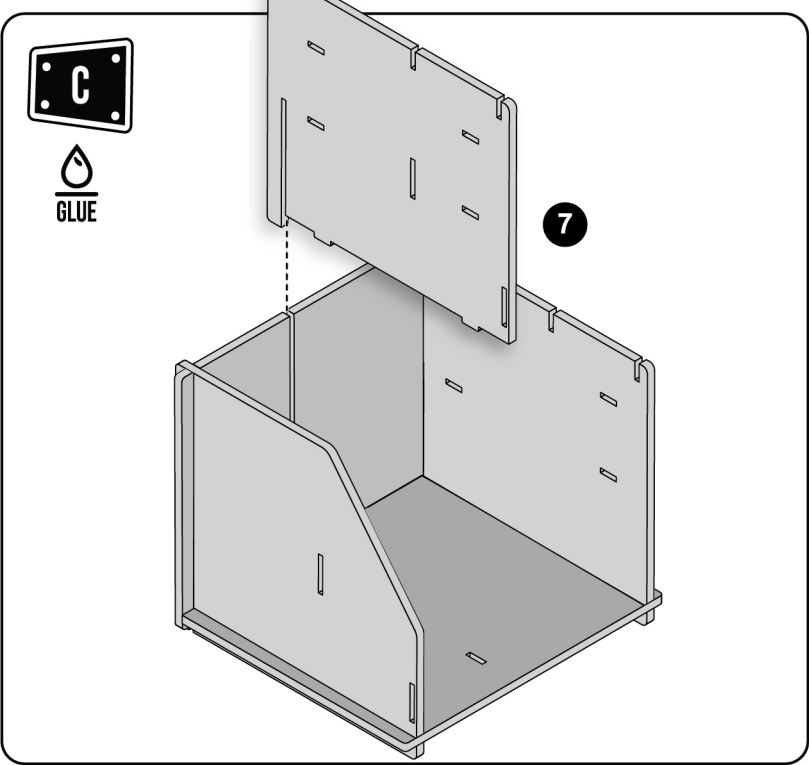

make

MASTERS

MAKE YOUR OWN DESK CADDY & PHONE HOLDER

ADD A DROP OF GLUE TO AFFIX WOOD SHAPES TOGETHER AND FIRMLY HOLD FOR APPROXIMATELY 30 SECONDS.

20
19
18
17
16
15
14
13
12
11
10
9
8
7
6
5
4
3
2
1
0 CM

E

GLUE

TIP:
INSERT THE SHELVES ON AN ANGLE TO HELP LOCATE INTO POSITION. GENTLY FLEX THE WOOD SHEETS OUTWARDS TO HELP YOU PLACE THE SHELVES.

F

GLUE

G

GLUE

PHONE HOLDER

H

STICK

Now it's time to place your stickers. Carefully peel them off the sheet. Use the picture on the front of the box as a placement guide or customise to your liking. Some stickers can be used as personal labels, write your name or a message.