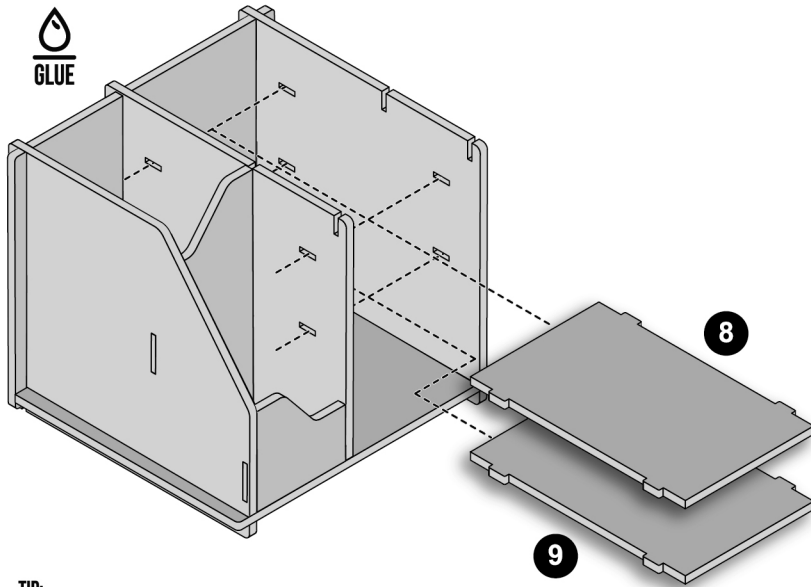

make

MASTERS

MAKE YOUR OWN DESK CADDY & PHONE HOLDER

ADD A DROP OF GLUE TO AFFIX WOOD SHAPES TOGETHER AND FIRMLY HOLD FOR APPROXIMATELY 30 SECONDS.

20
19
18
17
16
15
14
13
12
11
10
9
8
7
6
5
4
3
2
1
0 CM

E

GLUE

TIP:
INSERT THE SHELVES ON AN ANGLE TO HELP LOCATE INTO POSITION. GENTLY FLEX THE WOOD SHEETS OUTWARDS TO HELP YOU PLACE THE SHELVES.

F

GLUE

G

GLUE

PHONE HOLDER

H

STICK

Now it's time to place your stickers. Carefully peel them off the sheet. Use the picture on the front of the box as a placement guide or customise to your liking. Some stickers can be used as personal labels, write your name or a message.