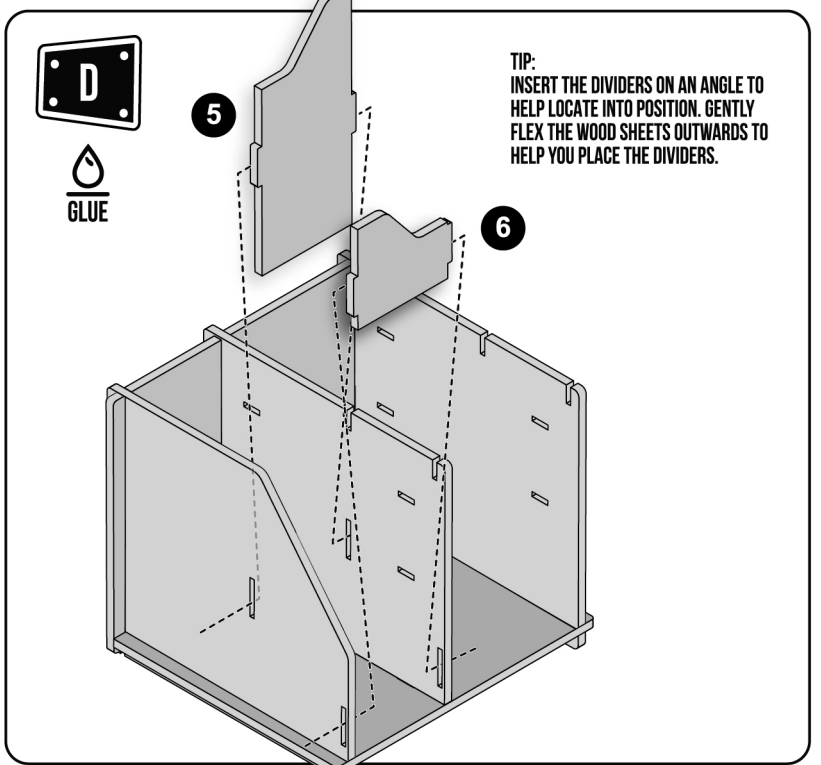

make

MASTERS

MAKE YOUR OWN DESK CADDY & PHONE HOLDER

ADD A DROP OF GLUE TO AFFIX WOOD SHAPES TOGETHER AND FIRMLY HOLD FOR APPROXIMATELY 30 SECONDS.

20
19
18
17
16
15
14
13
12
11
10
9
8
7
6
5
4
3
2
1
0 CM

E

GLUE

TIP:
INSERT THE SHELVES ON AN ANGLE TO HELP LOCATE INTO POSITION. GENTLY FLEX THE WOOD SHEETS OUTWARDS TO HELP YOU PLACE THE SHELVES.

F

GLUE

G

GLUE

PHONE HOLDER

H

STICK

Now it's time to place your stickers. Carefully peel them off the sheet. Use the picture on the front of the box as a placement guide or customise to your liking. Some stickers can be used as personal labels, write your name or a message.