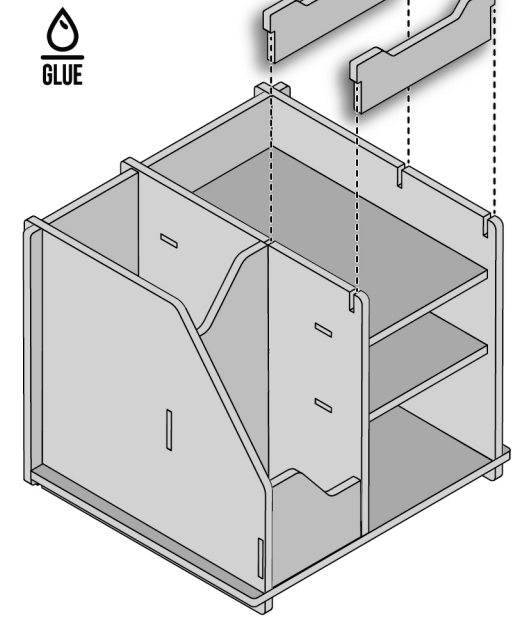

make

MASTERS

MAKE YOUR OWN DESK CADDY & PHONE HOLDER

ADD A DROP OF GLUE TO AFFIX WOOD SHAPES TOGETHER AND FIRMLY HOLD FOR APPROXIMATELY 30 SECONDS.

20
19
18
17
16
15
14
13
12
11
10
9
8
7
6
5
4
3
2
1
0 CM

E

GLUE

TIP:
INSERT THE SHELVES ON AN ANGLE TO HELP LOCATE INTO POSITION. GENTLY FLEX THE WOOD SHEETS OUTWARDS TO HELP YOU PLACE THE SHELVES.

F

GLUE

G

GLUE

PHONE HOLDER

H

GLUE

TIP:
PLEASE ENSURE THE PHONE HOLDER IS ASSEMBLED CORRECTLY AND FULLY DRY BEFORE USAGE. THE PHONE HOLDER IS ONLY SUITABLE TO HOLD MOBILE PHONES.

PHONE HOLDER

I

PAINT

Stir paint before application. For best results apply multiple coats of paint, allowing to dry between applications. Use the picture on the front of the box as a guide. Clean the brush with warm water after use.