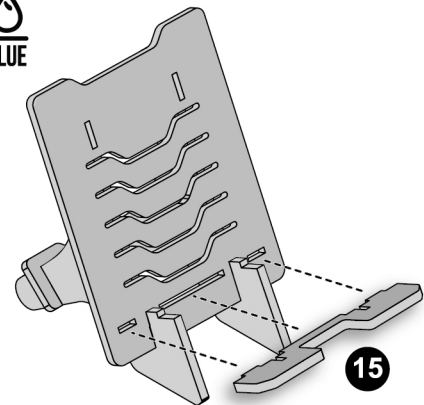

GLUE

TIP:
INSERT THE SHELVES ON AN ANGLE TO HELP LOCATE INTO POSITION. GENTLY FLEX THE WOOD SHEETS OUTWARDS TO HELP YOU PLACE THE SHELVES.

F

GLUE

G

GLUE

PHONE HOLDER

H

GLUE

TIP:
PLEASE ENSURE THE PHONE HOLDER IS ASSEMBLED CORRECTLY AND FULLY DRY BEFORE USAGE. THE PHONE HOLDER IS ONLY SUITABLE TO HOLD MOBILE PHONES.

PHONE HOLDER

I

PAINT

Stir paint before application. For best results apply multiple coats of paint, allowing to dry between applications. Use the picture on the front of the box as a guide. Clean the brush with warm water after use.

STICK

Now it's time to place your stickers. Carefully peel them off the sheet. Use the picture on the front of the box as a placement guide or customise to your liking. Some stickers can be used as personal labels, write your name or a message.