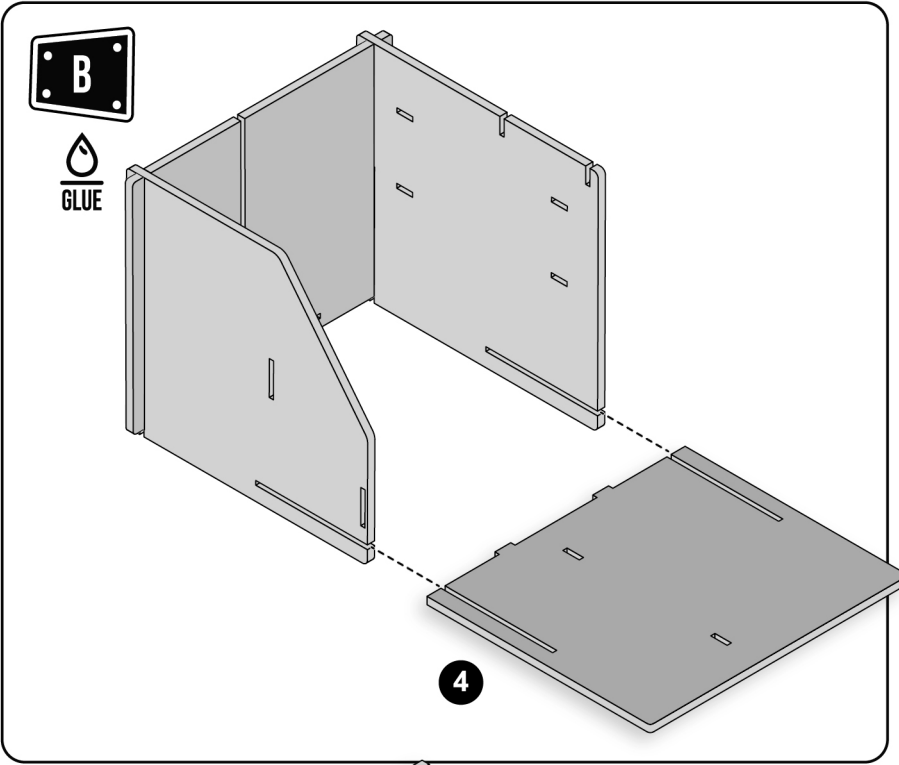

make

MASTERS

MAKE YOUR OWN DESK CADDY & PHONE HOLDER

ADD A DROP OF GLUE TO AFFIX WOOD SHAPES TOGETHER AND FIRMLY HOLD FOR APPROXIMATELY 30 SECONDS.

20
19
18
17
16
15
14
13
12
11
10
9
8
7
6
5
4
3
2
1
0 CM

E

GLUE

TIP:
INSERT THE SHELVES ON AN ANGLE TO HELP LOCATE INTO POSITION. GENTLY FLEX THE WOOD SHEETS OUTWARDS TO HELP YOU PLACE THE SHELVES.

F

GLUE

G

GLUE

PHONE HOLDER

H