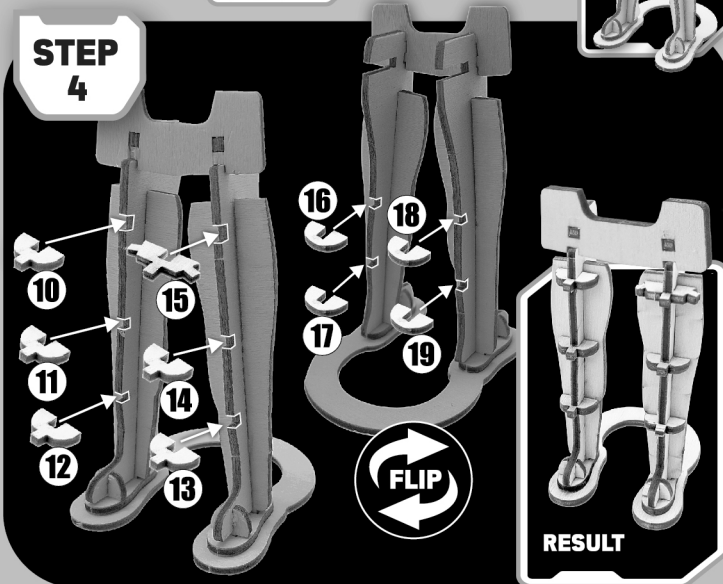

### THE MANDALORIAN INSTRUCTION SHEET

FOLLOW THE STEPS AND GENTLY REMOVE ONE WOOD SHAPE AT A TIME FROM THE SHEETS USING THE NUMBERS TO HELP FIND THE CORRESPONDING PARTS. USE THE TOP END OF YOUR PAINT BRUSH TO HELP PRESS THEM OUT.

 ADD A DROP OF GLUE TO AFFIX WOOD SHAPES TOGETHER AND FIRMLY HOLD FOR APPROXIMATELY 30 SECONDS.

**TIPS:**  
DO NOT FORCE ANY WOODEN SHAPES INTO THEIR CORRESPONDING FITTINGS IF THEY DO NOT APPEAR TO FIT. GENTLY WIGGLE INTO PLACE GIVING MINIMAL FORCE. SOME PIECES MAY REQUIRE A LIGHT SAND WITH THE INCLUDED SANDPAPER. ALSO, PLEASE NOTE WOOD IS A NATURAL PRODUCT AND MAY EXPAND IN HEAT OR EXTREME CONDITIONS.

**STEP 9**

**RESULT**

**STEP 12**

**STEP 13**

**RESULT**

**STEP 14**

**RESULT**

**STEP 16**