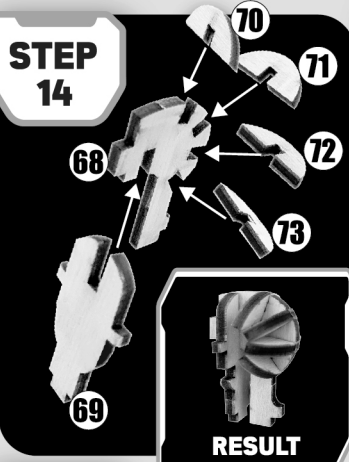

### THE MANDALORIAN INSTRUCTION SHEET

FOLLOW THE STEPS AND GENTLY REMOVE ONE WOOD SHAPE AT A TIME FROM THE SHEETS USING THE NUMBERS TO HELP FIND THE CORRESPONDING PARTS. USE THE TOP END OF YOUR PAINT BRUSH TO HELP PRESS THEM OUT.

 ADD A DROP OF GLUE TO AFFIX WOOD SHAPES TOGETHER AND FIRMLY HOLD FOR APPROXIMATELY 30 SECONDS.

**TIPS:**  
DO NOT FORCE ANY WOODEN SHAPES INTO THEIR CORRESPONDING FITTINGS IF THEY DO NOT APPEAR TO FIT. GENTLY WIGGLE INTO PLACE GIVING MINIMAL FORCE. SOME PIECES MAY REQUIRE A LIGHT SAND WITH THE INCLUDED SANDPAPER. ALSO, PLEASE NOTE WOOD IS A NATURAL PRODUCT AND MAY EXPAND IN HEAT OR EXTREME CONDITIONS.

**STEP 9**

**RESULT**

**STEP 12**

**STEP 13**

**RESULT**

**STEP 14**

**RESULT**

**STEP 16**

**STEP 10**

**RESULT**

**STEP 11**

**RESULT**

**STEP 15**

**RESULT**

**STEP 17**

**PAINT & STICK**