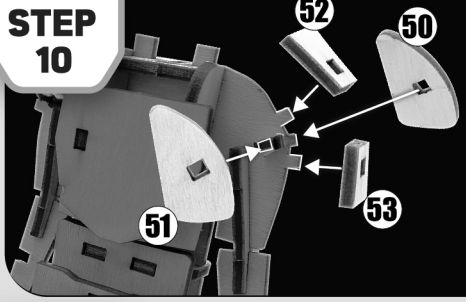

### THE MANDALORIAN INSTRUCTION SHEET

FOLLOW THE STEPS AND GENTLY REMOVE ONE WOOD SHAPE AT A TIME FROM THE SHEETS USING THE NUMBERS TO HELP FIND THE CORRESPONDING PARTS. USE THE TOP END OF YOUR PAINT BRUSH TO HELP PRESS THEM OUT.

 ADD A DROP OF GLUE TO AFFIX WOOD SHAPES TOGETHER AND FIRMLY HOLD FOR APPROXIMATELY 30 SECONDS.

**TIPS:**  
DO NOT FORCE ANY WOODEN SHAPES INTO THEIR CORRESPONDING FITTINGS IF THEY DO NOT APPEAR TO FIT. GENTLY WIGGLE INTO PLACE GIVING MINIMAL FORCE. SOME PIECES MAY REQUIRE A LIGHT SAND WITH THE INCLUDED SANDPAPER. ALSO, PLEASE NOTE WOOD IS A NATURAL PRODUCT AND MAY EXPAND IN HEAT OR EXTREME CONDITIONS.

**STEP 9**

**RESULT**

**STEP 12**

**STEP 13**

**RESULT**

**STEP 14**

**RESULT**

**STEP 16**

**STEP 10**

**RESULT**

**STEP 11**

**RESULT**

**STEP 15**

**RESULT**

**STEP 17**

**PAINT & STICK**