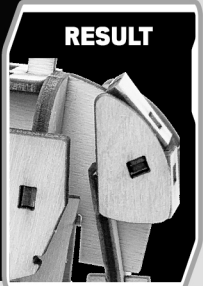

STEP 9

RESULT

STEP 12

STEP 13

RESULT

STEP 14

RESULT

STEP 16

STEP 10

RESULT

STEP 11

RESULT

STEP 15

RESULT

STEP 17

PAINT & STICK

- LIGHTLY SAND ANY ROUGH AREAS OF WOOD IF REQUIRED BEFORE PAINTING.
- STIR PAINT BEFORE APPLICATION.
- FOR BEST RESULTS APPLY MULTIPLE COATS OF PAINT, ALLOW TO DRY BETWEEN APPLICATIONS.
- CLEAN THE BRUSH WITH WARM WATER BEFORE CHANGING COLOURS.
- USE THE PICTURE ON THE FRONT OF THE BOX AS A COLOUR GUIDE.

NOW IT'S TIME TO PLACE YOUR STICKERS. CAREFULLY PEEL THEM OFF THE SHEET BUT MAKE SURE THE PAINT IS DRY BEFORE APPLYING. FOLLOW THE NUMBERS OR USE THE PICTURE ON THE FRONT OF THE BOX AS A PLACEMENT GUIDE.

CAUTION! Adult supervision required. When using paints or glue ensure carpets, clothes and furniture are protected. Avoid contact with skin and eyes. In case of contact with eyes rinse immediately with plenty of water and seek medical advice. If swallowed seek medical advice immediately. Please remove all packaging attachments before giving to child. Adult supervision required. Please retain packaging for future reference. Colour and shape of contents may vary.

WARNING:
CHOKING HAZARD - Small Parts.
Not suitable for children under 3 years.

starwars.com
© & ™ Lucasfilm Ltd.