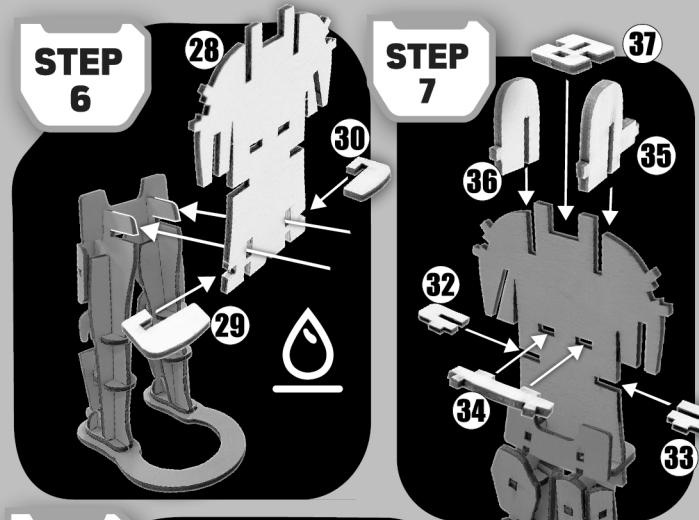

### THE MANDALORIAN INSTRUCTION SHEET

FOLLOW THE STEPS AND GENTLY REMOVE ONE WOOD SHAPE AT A TIME FROM THE SHEETS USING THE NUMBERS TO HELP FIND THE CORRESPONDING PARTS. USE THE TOP END OF YOUR PAINT BRUSH TO HELP PRESS THEM OUT.

 ADD A DROP OF GLUE TO AFFIX WOOD SHAPES TOGETHER AND FIRMLY HOLD FOR APPROXIMATELY 30 SECONDS.

**TIPS:**  
DO NOT FORCE ANY WOODEN SHAPES INTO THEIR CORRESPONDING FITTINGS IF THEY DO NOT APPEAR TO FIT. GENTLY WIGGLE INTO PLACE GIVING MINIMAL FORCE. SOME PIECES MAY REQUIRE A LIGHT SAND WITH THE INCLUDED SANDPAPER. ALSO, PLEASE NOTE WOOD IS A NATURAL PRODUCT AND MAY EXPAND IN HEAT OR EXTREME CONDITIONS.

**STEP 9**

**RESULT**

**STEP 12**

**STEP 13**

**RESULT**

**STEP 14**

**RESULT**

**STEP 16**