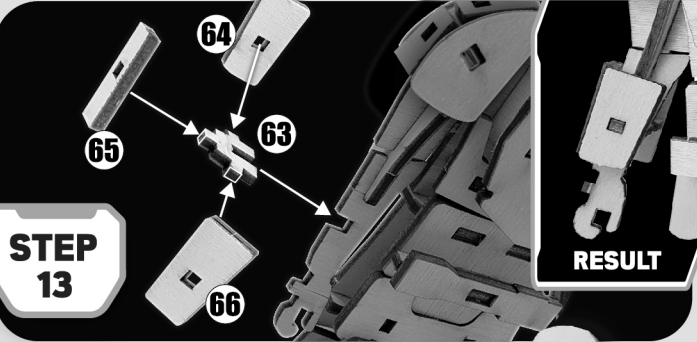

### THE MANDALORIAN INSTRUCTION SHEET

FOLLOW THE STEPS AND GENTLY REMOVE ONE WOOD SHAPE AT A TIME FROM THE SHEETS USING THE NUMBERS TO HELP FIND THE CORRESPONDING PARTS. USE THE TOP END OF YOUR PAINT BRUSH TO HELP PRESS THEM OUT.

 ADD A DROP OF GLUE TO AFFIX WOOD SHAPES TOGETHER AND FIRMLY HOLD FOR APPROXIMATELY 30 SECONDS.

**TIPS:**  
DO NOT FORCE ANY WOODEN SHAPES INTO THEIR CORRESPONDING FITTINGS IF THEY DO NOT APPEAR TO FIT. GENTLY WIGGLE INTO PLACE GIVING MINIMAL FORCE. SOME PIECES MAY REQUIRE A LIGHT SAND WITH THE INCLUDED SANDPAPER. ALSO, PLEASE NOTE WOOD IS A NATURAL PRODUCT AND MAY EXPAND IN HEAT OR EXTREME CONDITIONS.

**STEP 9**

**RESULT**

**STEP 12**

**STEP 13**

**RESULT**

**STEP 14**

**RESULT**

**STEP 16**