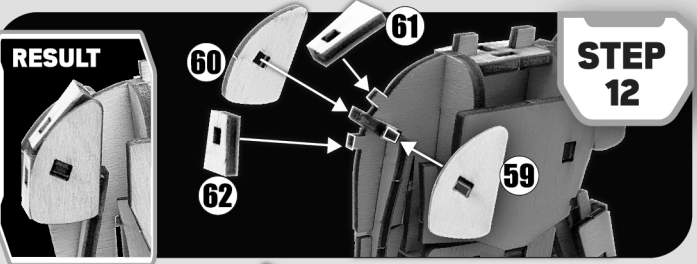

### THE MANDALORIAN INSTRUCTION SHEET

FOLLOW THE STEPS AND GENTLY REMOVE ONE WOOD SHAPE AT A TIME FROM THE SHEETS USING THE NUMBERS TO HELP FIND THE CORRESPONDING PARTS. USE THE TOP END OF YOUR PAINT BRUSH TO HELP PRESS THEM OUT.

 ADD A DROP OF GLUE TO AFFIX WOOD SHAPES TOGETHER AND FIRMLY HOLD FOR APPROXIMATELY 30 SECONDS.

**TIPS:**  
DO NOT FORCE ANY WOODEN SHAPES INTO THEIR CORRESPONDING FITTINGS IF THEY DO NOT APPEAR TO FIT. GENTLY WIGGLE INTO PLACE GIVING MINIMAL FORCE. SOME PIECES MAY REQUIRE A LIGHT SAND WITH THE INCLUDED SANDPAPER. ALSO, PLEASE NOTE WOOD IS A NATURAL PRODUCT AND MAY EXPAND IN HEAT OR EXTREME CONDITIONS.

**STEP 9**

**RESULT**

**STEP 12**

**STEP 13**

**RESULT**

**STEP 14**

**RESULT**

**STEP 16**