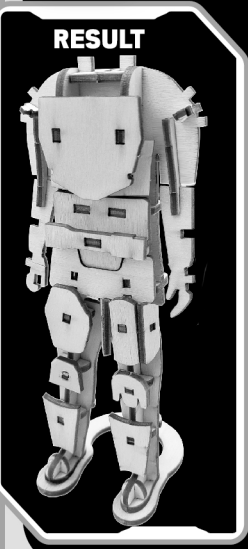

STEP 9

RESULT

STEP 12

STEP 13

RESULT

STEP 14

RESULT

STEP 16

STEP 10

RESULT

STEP 11

RESULT

STEP 15

RESULT

STEP 17

PAINT & STICK

- LIGHTLY SAND ANY ROUGH AREAS OF WOOD IF REQUIRED BEFORE PAINTING.
- STIR PAINT BEFORE APPLICATION.
- FOR BEST RESULTS APPLY MULTIPLE COATS OF PAINT, ALLOW TO DRY BETWEEN APPLICATIONS.
- CLEAN THE BRUSH WITH WARM WATER BEFORE CHANGING COLOURS.
- USE THE PICTURE ON THE FRONT OF THE BOX AS A COLOUR GUIDE.

NOW IT'S TIME TO PLACE YOUR STICKERS. CAREFULLY PEEL THEM OFF THE SHEET BUT MAKE SURE THE PAINT IS DRY BEFORE APPLYING. FOLLOW THE NUMBERS OR USE THE PICTURE ON THE FRONT OF THE BOX AS A PLACEMENT GUIDE.

CAUTION! Adult supervision required. When using paints or glue ensure carpets, clothes and furniture are protected. Avoid contact with skin and eyes. In case of contact with eyes rinse immediately with plenty of water and seek medical advice. If swallowed seek medical advice immediately. Please remove all packaging attachments before giving to child. Adult supervision required. Please retain packaging for future reference. Colour and shape of contents may vary.

WARNING:
CHOKING HAZARD - Small Parts.
Not suitable for children under 3 years.

starwars.com
© & ™ Lucasfilm Ltd.