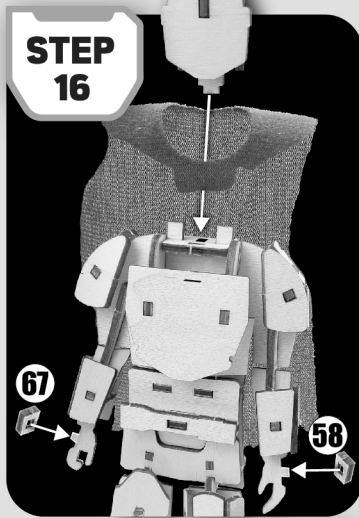

### THE MANDALORIAN INSTRUCTION SHEET

FOLLOW THE STEPS AND GENTLY REMOVE ONE WOOD SHAPE AT A TIME FROM THE SHEETS USING THE NUMBERS TO HELP FIND THE CORRESPONDING PARTS. USE THE TOP END OF YOUR PAINT BRUSH TO HELP PRESS THEM OUT.

 ADD A DROP OF GLUE TO AFFIX WOOD SHAPES TOGETHER AND FIRMLY HOLD FOR APPROXIMATELY 30 SECONDS.

**TIPS:**  
DO NOT FORCE ANY WOODEN SHAPES INTO THEIR CORRESPONDING FITTINGS IF THEY DO NOT APPEAR TO FIT. GENTLY WIGGLE INTO PLACE GIVING MINIMAL FORCE. SOME PIECES MAY REQUIRE A LIGHT SAND WITH THE INCLUDED SANDPAPER. ALSO, PLEASE NOTE WOOD IS A NATURAL PRODUCT AND MAY EXPAND IN HEAT OR EXTREME CONDITIONS.

**STEP 9**

**RESULT**

**STEP 12**

**STEP 13**

**RESULT**

**STEP 14**

**RESULT**

**STEP 16**

**STEP 10**

**RESULT**

**STEP 11**

**RESULT**

**STEP 15**

**RESULT**

**STEP 17**

**PAINT & STICK**