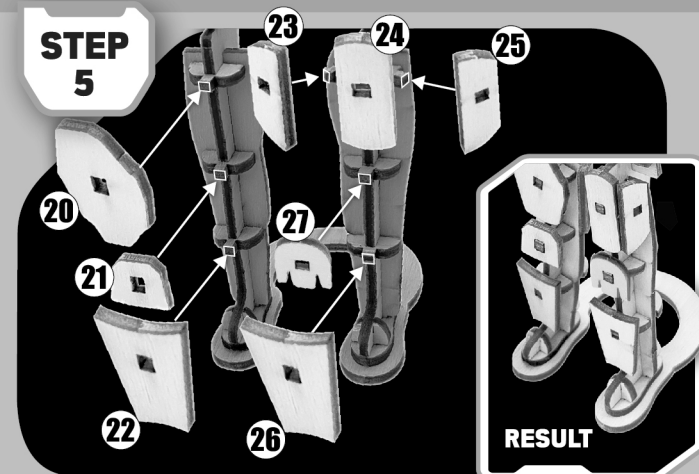

### THE MANDALORIAN INSTRUCTION SHEET

FOLLOW THE STEPS AND GENTLY REMOVE ONE WOOD SHAPE AT A TIME FROM THE SHEETS USING THE NUMBERS TO HELP FIND THE CORRESPONDING PARTS. USE THE TOP END OF YOUR PAINT BRUSH TO HELP PRESS THEM OUT.

 ADD A DROP OF GLUE TO AFFIX WOOD SHAPES TOGETHER AND FIRMLY HOLD FOR APPROXIMATELY 30 SECONDS.

**TIPS:**  
DO NOT FORCE ANY WOODEN SHAPES INTO THEIR CORRESPONDING FITTINGS IF THEY DO NOT APPEAR TO FIT. GENTLY WIGGLE INTO PLACE GIVING MINIMAL FORCE. SOME PIECES MAY REQUIRE A LIGHT SAND WITH THE INCLUDED SANDPAPER. ALSO, PLEASE NOTE WOOD IS A NATURAL PRODUCT AND MAY EXPAND IN HEAT OR EXTREME CONDITIONS.

**STEP 9**

**RESULT**

**STEP 12**

**STEP 13**

**RESULT**

**STEP 14**

**RESULT**

**STEP 16**