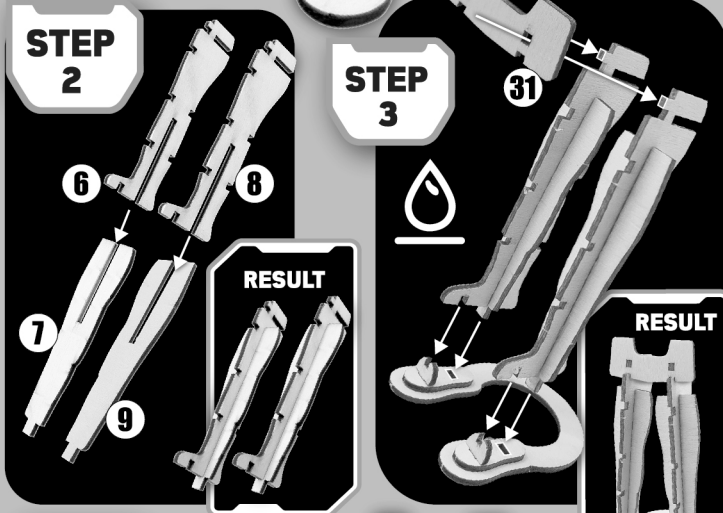

### THE MANDALORIAN INSTRUCTION SHEET

FOLLOW THE STEPS AND GENTLY REMOVE ONE WOOD SHAPE AT A TIME FROM THE SHEETS USING THE NUMBERS TO HELP FIND THE CORRESPONDING PARTS. USE THE TOP END OF YOUR PAINT BRUSH TO HELP PRESS THEM OUT.

 ADD A DROP OF GLUE TO AFFIX WOOD SHAPES TOGETHER AND FIRMLY HOLD FOR APPROXIMATELY 30 SECONDS.

**TIPS:**  
DO NOT FORCE ANY WOODEN SHAPES INTO THEIR CORRESPONDING FITTINGS IF THEY DO NOT APPEAR TO FIT. GENTLY WIGGLE INTO PLACE GIVING MINIMAL FORCE. SOME PIECES MAY REQUIRE A LIGHT SAND WITH THE INCLUDED SANDPAPER. ALSO, PLEASE NOTE WOOD IS A NATURAL PRODUCT AND MAY EXPAND IN HEAT OR EXTREME CONDITIONS.

**STEP 9**

**RESULT**

**STEP 12**

**STEP 13**

**RESULT**

**STEP 14**

**RESULT**

**STEP 16**