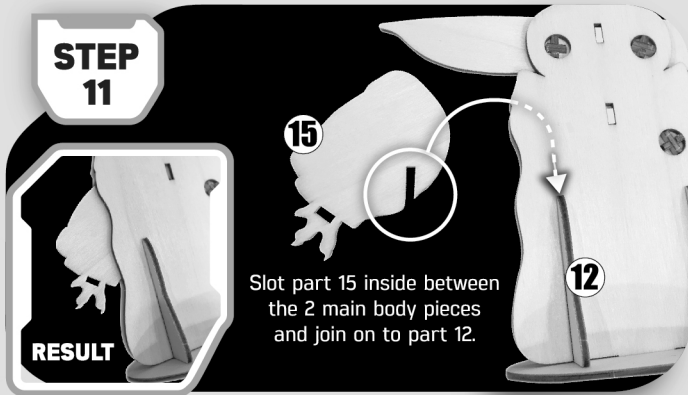

STEP 8

No glue required for this step.

STEP 11

STEP 9

STEP 12

STEP 10

SANDPAPER

LIGHTLY SAND ANY ROUGH AREAS OF WOOD IF REQUIRED BEFORE PAINTING.

PAINT

- STIR PAINT BEFORE APPLICATION.
- FOR BEST RESULTS APPLY MULTIPLE COATS OF PAINT, ALLOWING TO DRY BETWEEN APPLICATIONS.
- CLEAN THE BRUSH WITH WARM WATER BEFORE CHANGING COLOURS.
- USE THE PICTURE ON THE FRONT OF THE BOX AS A COLOUR GUIDE.

STICK

NOW IT'S TIME TO PLACE YOUR STICKERS. CAREFULLY PEEL THEM OFF THE SHEET BUT MAKE SURE THE PAINT IS DRY BEFORE APPLYING.

**THINKING GREEN!
TIPS FOR SUSTAINABILITY**

- Sell or donate your toy rather than landfilling it if possible.
- Dispose of packaging responsibly*
- *Check with your local authority for further information on responsible recycling.

Adult supervision required. Please retain packaging for future reference. Colour and shape of contents may vary.

Wood WorX™

CAUTION! Adult supervision required. When using paints or glue ensure carpets, clothes and furniture are protected. Avoid contact with skin and eyes. In case of contact with eyes rinse immediately with plenty of water and seek medical advice. If swallowed seek medical advice immediately. Please remove all packaging attachments before giving to child.

WARNING:
CHOKING HAZARD - Small Parts.
Not suitable for children under 3 years.

colorific™
www.colorific.com.au

Created by © Colorific
Colorific Australia: 1800 801 545
info@colorific.com.au
Made in China

Item No. 174134

starwars.com

© & ™ Lucasfilm Ltd.