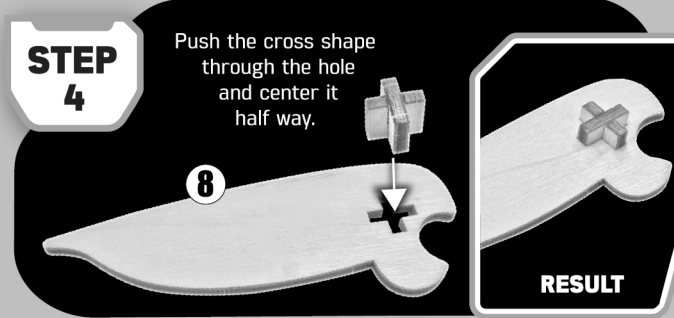

STAR WARS

THE MANDALORIAN

THE CHILD™

INSTRUCTION SHEET

- FOLLOWING THE STEPS, GENTLY REMOVE THE WOOD SHAPES FROM THE SHEETS. USE THE TOP END OF YOUR BRUSH TO HELP PRESS THEM OUT.
- ADD A DROP OF GLUE WHERE NECESSARY TO AFFIX WOOD SHAPES TOGETHER AND FIRMLY HOLD FOR APPROXIMATELY 30 SECONDS.

Sheet A

Sheet B

TIP:
DO NOT FORCE ANY WOODEN SHAPES INTO THEIR CORRESPONDING HOLES IF THEY DO NOT APPEAR TO FIT. GENTLY WIGGLE INTO PLACE GIVING MINIMAL FORCE. SOME PIECES MAY REQUIRE A LIGHT SAND WITH THE INCLUDED SANDPAPER.