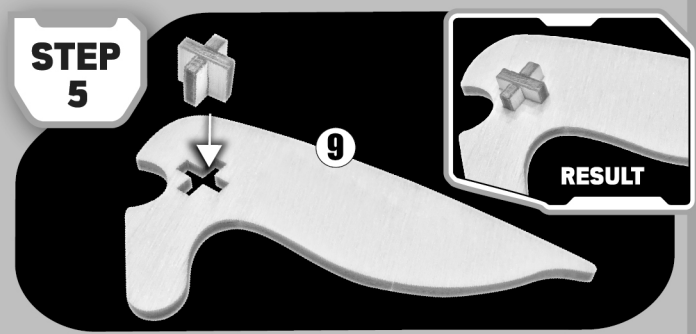

STAR WARS

THE MANDALORIAN

THE CHILD™

INSTRUCTION SHEET

- FOLLOWING THE STEPS, GENTLY REMOVE THE WOOD SHAPES FROM THE SHEETS. USE THE TOP END OF YOUR BRUSH TO HELP PRESS THEM OUT.
- ADD A DROP OF GLUE WHERE NECESSARY TO AFFIX WOOD SHAPES TOGETHER AND FIRMLY HOLD FOR APPROXIMATELY 30 SECONDS.

Sheet A

Sheet B

TIP:
DO NOT FORCE ANY WOODEN SHAPES INTO THEIR CORRESPONDING HOLES IF THEY DO NOT APPEAR TO FIT. GENTLY WIGGLE INTO PLACE GIVING MINIMAL FORCE. SOME PIECES MAY REQUIRE A LIGHT SAND WITH THE INCLUDED SANDPAPER.