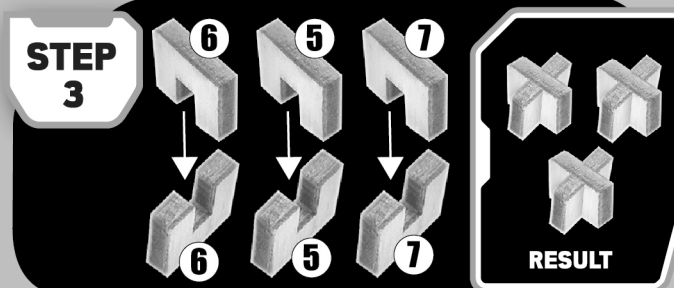

STAR WARS

THE MANDALORIAN

THE CHILD™

INSTRUCTION SHEET

- FOLLOWING THE STEPS, GENTLY REMOVE THE WOOD SHAPES FROM THE SHEETS. USE THE TOP END OF YOUR BRUSH TO HELP PRESS THEM OUT.
- ADD A DROP OF GLUE WHERE NECESSARY TO AFFIX WOOD SHAPES TOGETHER AND FIRMLY HOLD FOR APPROXIMATELY 30 SECONDS.

Sheet A

Sheet B

TIP:
DO NOT FORCE ANY WOODEN SHAPES INTO THEIR CORRESPONDING HOLES IF THEY DO NOT APPEAR TO FIT. GENTLY WIGGLE INTO PLACE GIVING MINIMAL FORCE. SOME PIECES MAY REQUIRE A LIGHT SAND WITH THE INCLUDED SANDPAPER.