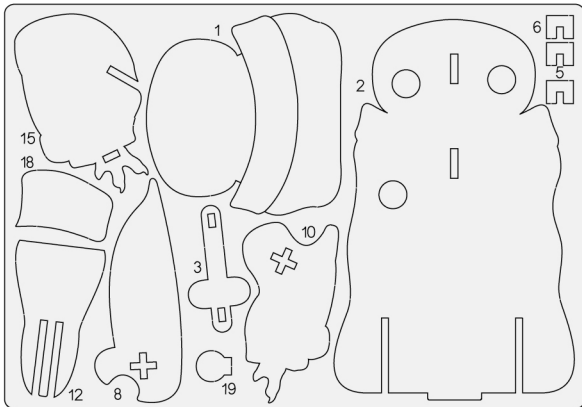

STAR WARS

THE MANDALORIAN

THE CHILD™

INSTRUCTION SHEET

- FOLLOWING THE STEPS, GENTLY REMOVE THE WOOD SHAPES FROM THE SHEETS. USE THE TOP END OF YOUR BRUSH TO HELP PRESS THEM OUT.
- ADD A DROP OF GLUE WHERE NECESSARY TO AFFIX WOOD SHAPES TOGETHER AND FIRMLY HOLD FOR APPROXIMATELY 30 SECONDS.

Sheet A

Sheet B

TIP:
DO NOT FORCE ANY WOODEN SHAPES INTO THEIR CORRESPONDING HOLES IF THEY DO NOT APPEAR TO FIT. GENTLY WIGGLE INTO PLACE GIVING MINIMAL FORCE. SOME PIECES MAY REQUIRE A LIGHT SAND WITH THE INCLUDED SANDPAPER.