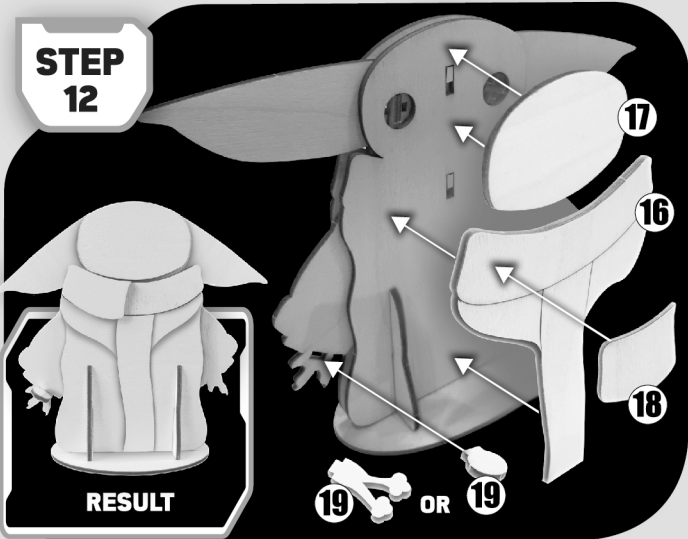

STAR WARS

THE MANDALORIAN

THE CHILD™

INSTRUCTION SHEET

- FOLLOWING THE STEPS, GENTLY REMOVE THE WOOD SHAPES FROM THE SHEETS. USE THE TOP END OF YOUR BRUSH TO HELP PRESS THEM OUT.
- ADD A DROP OF GLUE WHERE NECESSARY TO AFFIX WOOD SHAPES TOGETHER AND FIRMLY HOLD FOR APPROXIMATELY 30 SECONDS.

Sheet A

Sheet B

TIP:
DO NOT FORCE ANY WOODEN SHAPES INTO THEIR CORRESPONDING HOLES IF THEY DO NOT APPEAR TO FIT. GENTLY WIGGLE INTO PLACE GIVING MINIMAL FORCE. SOME PIECES MAY REQUIRE A LIGHT SAND WITH THE INCLUDED SANDPAPER.

STEP 8

No glue required for this step.

STEP 11

STEP 9

STEP 12

STEP 10

SANDPAPER

LIGHTLY SAND ANY ROUGH AREAS OF WOOD IF REQUIRED BEFORE PAINTING.

PAINT

- STIR PAINT BEFORE APPLICATION.
- FOR BEST RESULTS APPLY MULTIPLE COATS OF PAINT, ALLOWING TO DRY BETWEEN APPLICATIONS.
- CLEAN THE BRUSH WITH WARM WATER BEFORE CHANGING COLOURS.
- USE THE PICTURE ON THE FRONT OF THE BOX AS A COLOUR GUIDE.