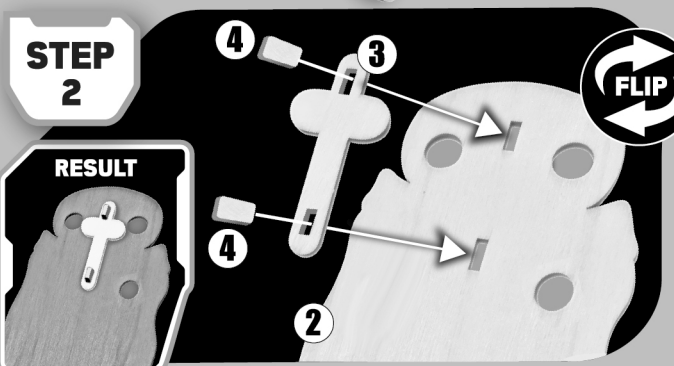

STAR WARS

THE MANDALORIAN

THE CHILD™

INSTRUCTION SHEET

- FOLLOWING THE STEPS, GENTLY REMOVE THE WOOD SHAPES FROM THE SHEETS. USE THE TOP END OF YOUR BRUSH TO HELP PRESS THEM OUT.
- ADD A DROP OF GLUE WHERE NECESSARY TO AFFIX WOOD SHAPES TOGETHER AND FIRMLY HOLD FOR APPROXIMATELY 30 SECONDS.

Sheet A

Sheet B

TIP:
DO NOT FORCE ANY WOODEN SHAPES INTO THEIR CORRESPONDING HOLES IF THEY DO NOT APPEAR TO FIT. GENTLY WIGGLE INTO PLACE GIVING MINIMAL FORCE. SOME PIECES MAY REQUIRE A LIGHT SAND WITH THE INCLUDED SANDPAPER.