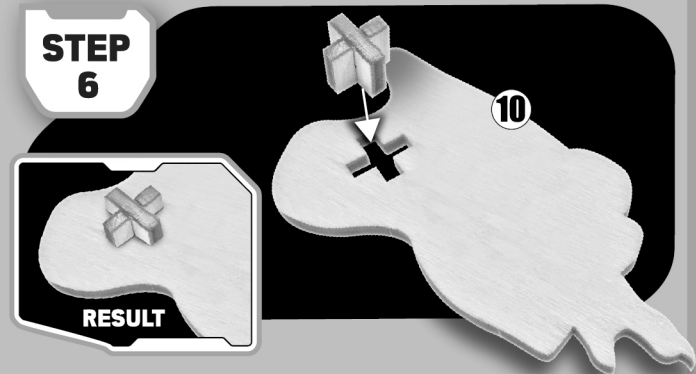

STAR WARS

THE MANDALORIAN

THE CHILD™

INSTRUCTION SHEET

- FOLLOWING THE STEPS, GENTLY REMOVE THE WOOD SHAPES FROM THE SHEETS. USE THE TOP END OF YOUR BRUSH TO HELP PRESS THEM OUT.
- ADD A DROP OF GLUE WHERE NECESSARY TO AFFIX WOOD SHAPES TOGETHER AND FIRMLY HOLD FOR APPROXIMATELY 30 SECONDS.

Sheet A

Sheet B

TIP:
DO NOT FORCE ANY WOODEN SHAPES INTO THEIR CORRESPONDING HOLES IF THEY DO NOT APPEAR TO FIT. GENTLY WIGGLE INTO PLACE GIVING MINIMAL FORCE. SOME PIECES MAY REQUIRE A LIGHT SAND WITH THE INCLUDED SANDPAPER.