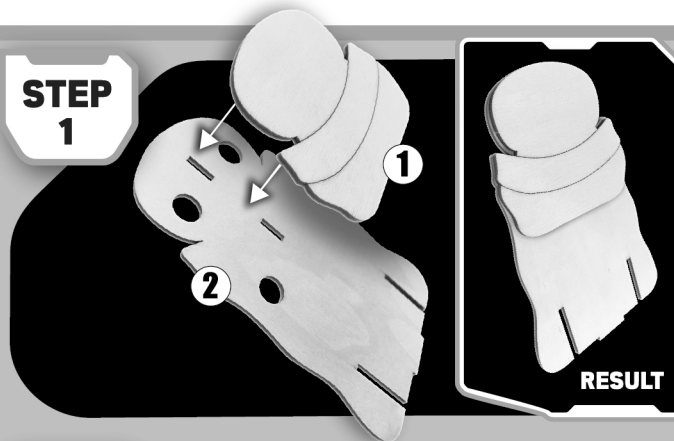

STAR WARS

THE MANDALORIAN

THE CHILD™

INSTRUCTION SHEET

- FOLLOWING THE STEPS, GENTLY REMOVE THE WOOD SHAPES FROM THE SHEETS. USE THE TOP END OF YOUR BRUSH TO HELP PRESS THEM OUT.
- ADD A DROP OF GLUE WHERE NECESSARY TO AFFIX WOOD SHAPES TOGETHER AND FIRMLY HOLD FOR APPROXIMATELY 30 SECONDS.

Sheet A

Sheet B

TIP:
DO NOT FORCE ANY WOODEN SHAPES INTO THEIR CORRESPONDING HOLES IF THEY DO NOT APPEAR TO FIT. GENTLY WIGGLE INTO PLACE GIVING MINIMAL FORCE. SOME PIECES MAY REQUIRE A LIGHT SAND WITH THE INCLUDED SANDPAPER.