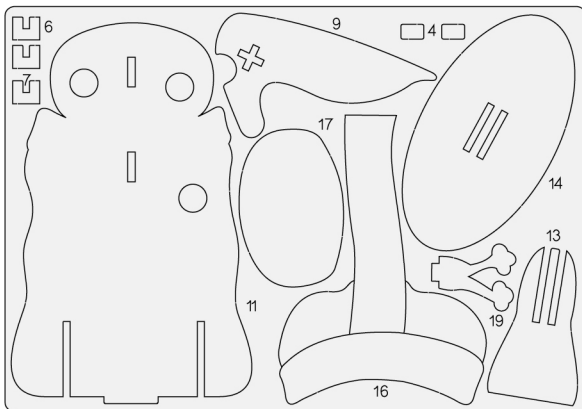

STAR WARS

THE MANDALORIAN

THE CHILD™

INSTRUCTION SHEET

- FOLLOWING THE STEPS, GENTLY REMOVE THE WOOD SHAPES FROM THE SHEETS. USE THE TOP END OF YOUR BRUSH TO HELP PRESS THEM OUT.
- ADD A DROP OF GLUE WHERE NECESSARY TO AFFIX WOOD SHAPES TOGETHER AND FIRMLY HOLD FOR APPROXIMATELY 30 SECONDS.

Sheet A

Sheet B

TIP:
DO NOT FORCE ANY WOODEN SHAPES INTO THEIR CORRESPONDING HOLES IF THEY DO NOT APPEAR TO FIT. GENTLY WIGGLE INTO PLACE GIVING MINIMAL FORCE. SOME PIECES MAY REQUIRE A LIGHT SAND WITH THE INCLUDED SANDPAPER.