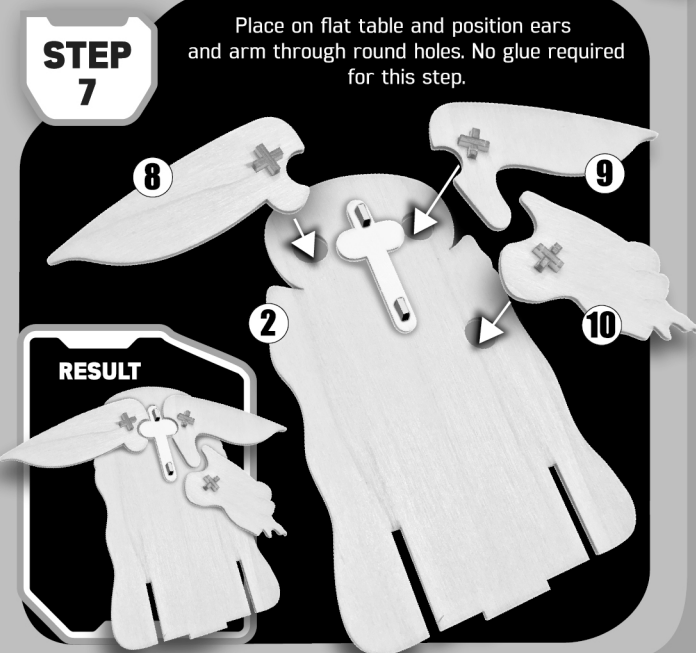

STAR WARS

THE MANDALORIAN

THE CHILD™

INSTRUCTION SHEET

- FOLLOWING THE STEPS, GENTLY REMOVE THE WOOD SHAPES FROM THE SHEETS. USE THE TOP END OF YOUR BRUSH TO HELP PRESS THEM OUT.
- ADD A DROP OF GLUE WHERE NECESSARY TO AFFIX WOOD SHAPES TOGETHER AND FIRMLY HOLD FOR APPROXIMATELY 30 SECONDS.

Sheet A

Sheet B

TIP:
DO NOT FORCE ANY WOODEN SHAPES INTO THEIR CORRESPONDING HOLES IF THEY DO NOT APPEAR TO FIT. GENTLY WIGGLE INTO PLACE GIVING MINIMAL FORCE. SOME PIECES MAY REQUIRE A LIGHT SAND WITH THE INCLUDED SANDPAPER.