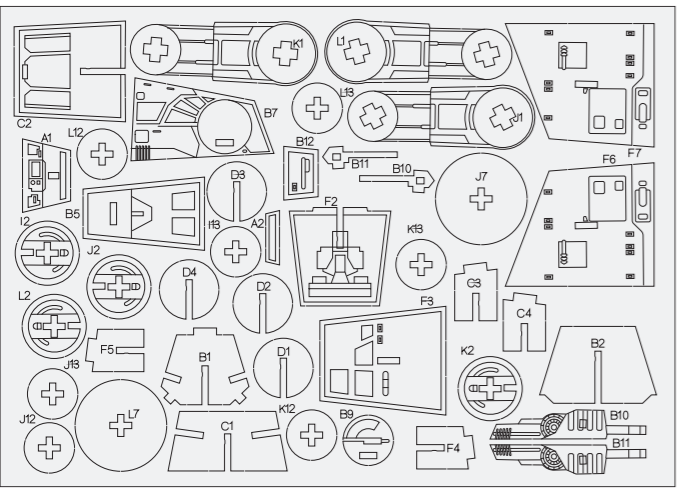

AT-AT WALKER

STAR WARS

FOLLOWING THE STEPS, GENTLY REMOVE ONE WOOD SHAPE AT A TIME FROM THE SHEET. USE THE TOP END OF YOUR BRUSH TO HELP PRESS THEM OUT. USE LETTERS/NUMBERS TO HELP FIND THE CORRESPONDING PARTS.

ADD A DROP OF GLUE WHERE NECESSARY TO AFFIX WOOD SHAPES TOGETHER AND FIRMLY HOLD FOR APPROXIMATELY 30 SECONDS.

TIPS: DO NOT FORCE ANY WOODEN SHAPES INTO THEIR CORRESPONDING HOLES IF THEY DO NOT APPEAR TO FIT. GENTLY WIGGLE INTO PLACE GIVING MINIMAL FORCE. SOME PIECES MAY REQUIRE A LIGHT SAND WITH THE INCLUDED SANDPAPER.