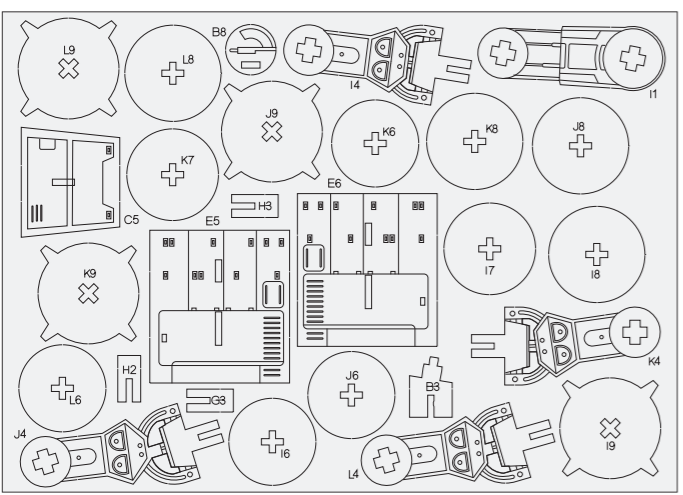

AT-AT WALKER

STAR WARS

FOLLOWING THE STEPS, GENTLY REMOVE ONE WOOD SHAPE AT A TIME FROM THE SHEET. USE THE TOP END OF YOUR BRUSH TO HELP PRESS THEM OUT. USE LETTERS/NUMBERS TO HELP FIND THE CORRESPONDING PARTS.

ADD A DROP OF GLUE WHERE NECESSARY TO AFFIX WOOD SHAPES TOGETHER AND FIRMLY HOLD FOR APPROXIMATELY 30 SECONDS.

TIPS: DO NOT FORCE ANY WOODEN SHAPES INTO THEIR CORRESPONDING HOLES IF THEY DO NOT APPEAR TO FIT. GENTLY WIGGLE INTO PLACE GIVING MINIMAL FORCE. SOME PIECES MAY REQUIRE A LIGHT SAND WITH THE INCLUDED SANDPAPER.